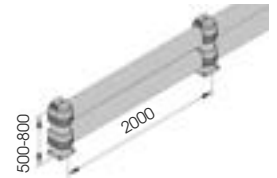

Link

LINK LM

DIFFERENT SIZES ON REQUEST

M12 GALVANISED STEEL

LINK LM 500 800

Packing Colour **unpacked on pallet**
B M

Equipped with accessories

LINK LM CORNER