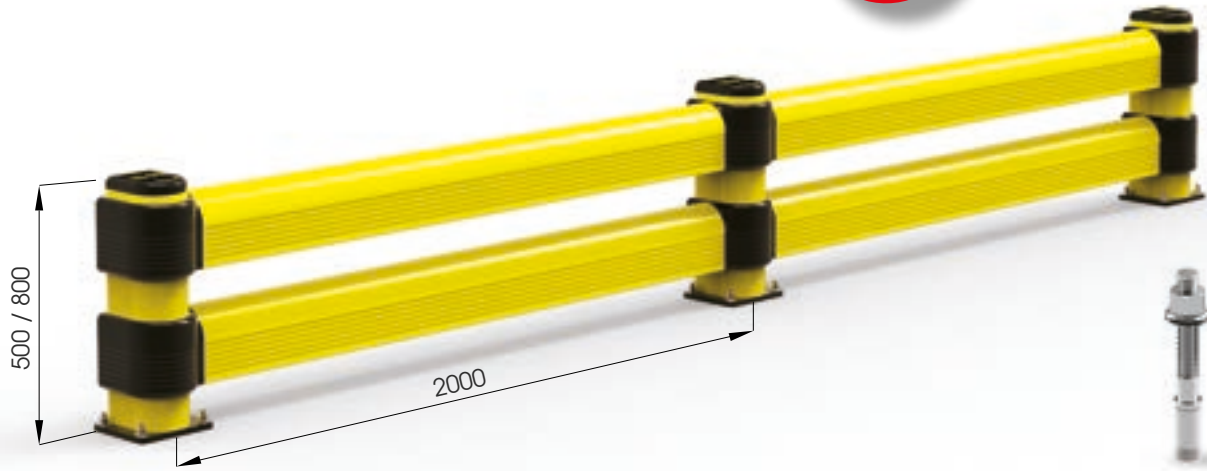

Link

LINK LM

DIFFERENT SIZES ON REQUEST

M12 GALVANISED STEEL

LINK LM 500 800

Packing Colour **unpacked on pallet**
B M

Equipped with accessories

LINK LM CORNER

Packing Colour **unpacked on pallet**
B M

External Corners available

Equipped with accessories