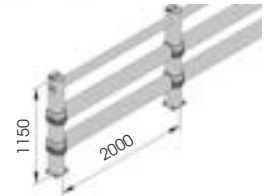

Link

LINK 150/2

DIFFERENT SIZES ON REQUEST

M12 GALVANISED STEEL

LINK 150/2

Packing **unpacked on pallet**
Colour **B M**

Equipped with accessories

LINK 150/2 CORNER