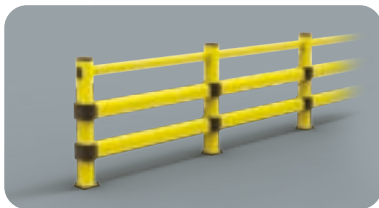

Link

LINK 150/2

DIFFERENT SIZES ON REQUEST

M12 GALVANISED STEEL

LINK 150/2

Packing **unpacked on pallet**
Colour **B M**

Equipped with accessories

LINK 150/2 CORNER

Packing **unpacked on pallet**
Colour **B M**

External Corners available

Equipped with accessories