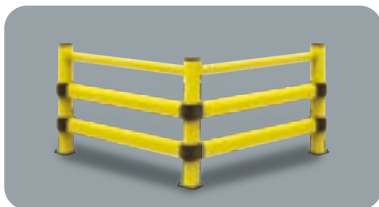

Link

LINK 150/2

DIFFERENT SIZES ON REQUEST

M12 GALVANISED STEEL

LINK 150/2

Packing **unpacked on pallet**
Colour **B M**

Equipped with accessories

LINK 150/2 CORNER