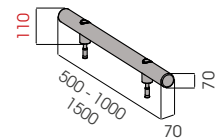

# ROD FLOOR 70

**QUICK  
INSTALLATION  
WITH  
EXPANSION  
SCREW**

**M16  
GALVANISED STEEL**

**RF 70 500  
1000  
1500**

Length **500 / 1000 / 1500 mm**  
Packing **unpacked on pallet**  
Colour **M**

Equipped with accessories

**RF 70 2000  
3000**

Length **2.000 / 3.000 mm**  
Packing **unpacked on pallet**  
Colour **M**

Equipped with accessories