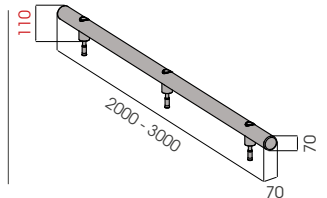

# ROD FLOOR 70

**QUICK  
INSTALLATION  
WITH  
EXPANSION  
SCREW**

**M16  
GALVANISED STEEL**

**RF 70 500  
1000  
1500**

Length **500 / 1000 / 1500 mm**  
Packing **unpacked on pallet**  
Colour **M**

Equipped with accessories

**RF 70 2000  
3000**

Length **2.000 / 3.000 mm**  
Packing **unpacked on pallet**  
Colour **M**

Equipped with accessories